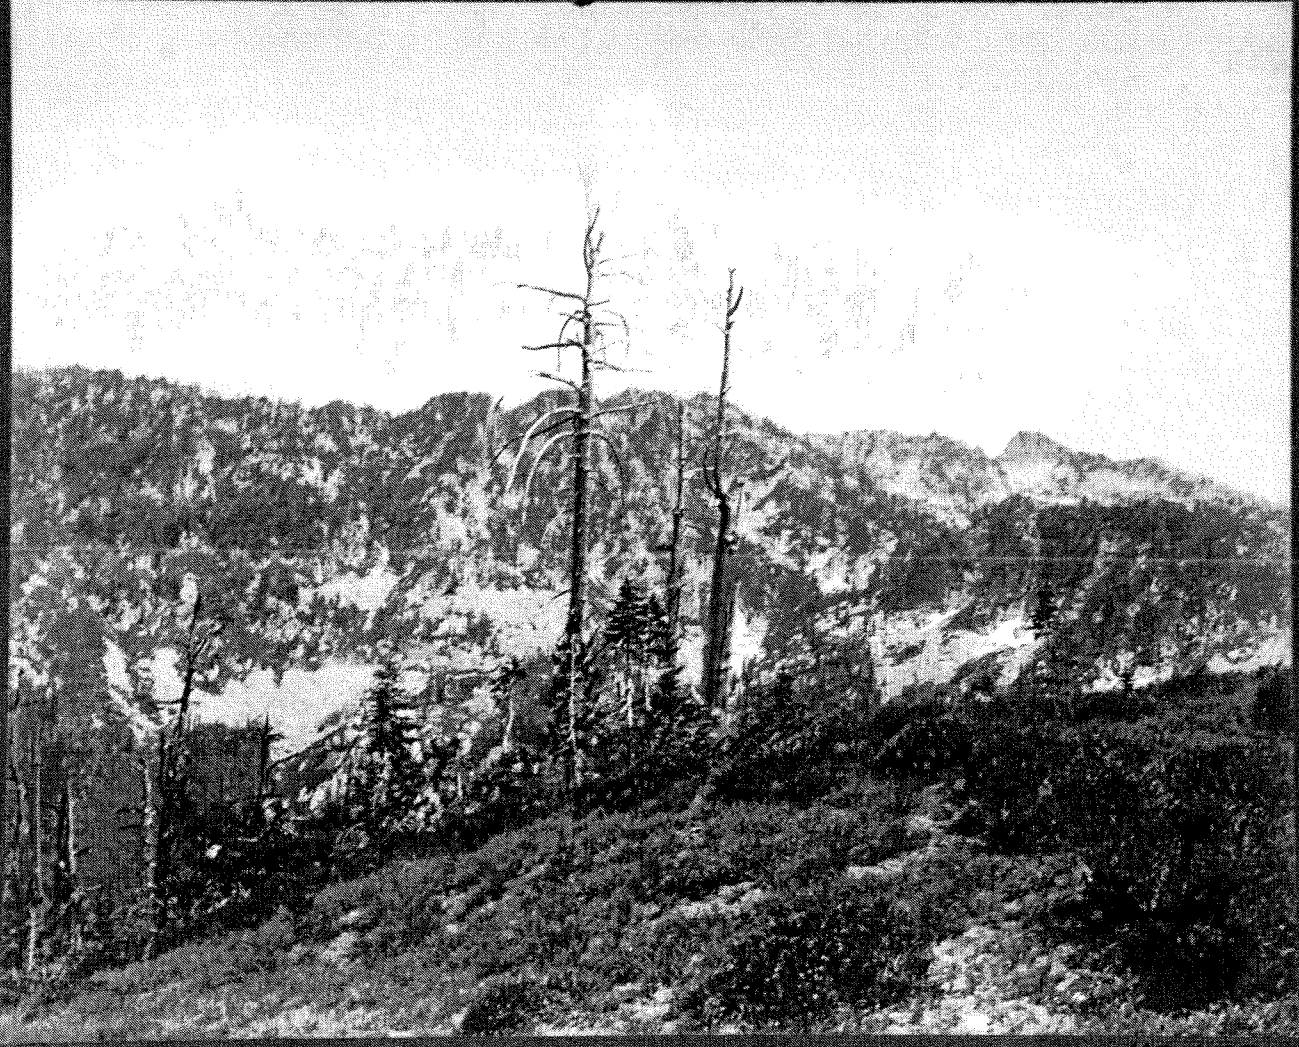

SUBJECT

366245 R - Scenery, Landscapes, Idaho, Nezperce  
National Forest. 23130  
Looking east from lookout point on shoulder  
of Salmon Mountain. Bitterroot Range in  
distance.  
Taken by K. D. Swan - August 1938.

U. S. DEPARTMENT OF AGRICULTURE  
FOREST SERVICE

STATE

COUNTY

NATIONAL FOREST

Recreation, Scenery, Landscapes, Idaho,  
Selway N. F.

U. S. DEPARTMENT OF AGRICULTURE  
BUREAU OF FOREST SERVICE

48558

Old Man's Basin and surrounding Mts.  
Taken by A. Caskill

1903 23130

48558

Notice with enlargement made for Land Acquisition, 1939

351928 R - Recreation, Hiking & Riding, H&O, Lolo N. F., Big Sand Lake, Selway-Bitterroot National Forest, Taken by S. C. ... 1937